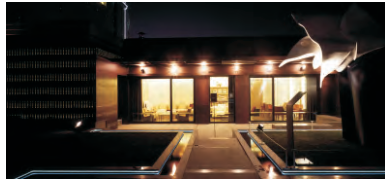

contact

"Studio di Architettura Guido Stefanoni"
SWG Stefanoni Work Group s.r.l.

Via Volone, 3 - 23900 Lecco (Italy)
Tel. +39 0341 497996 Fax +39 0341 251622
gs@architettostefanoni.com
swg@architettostefanoni.com