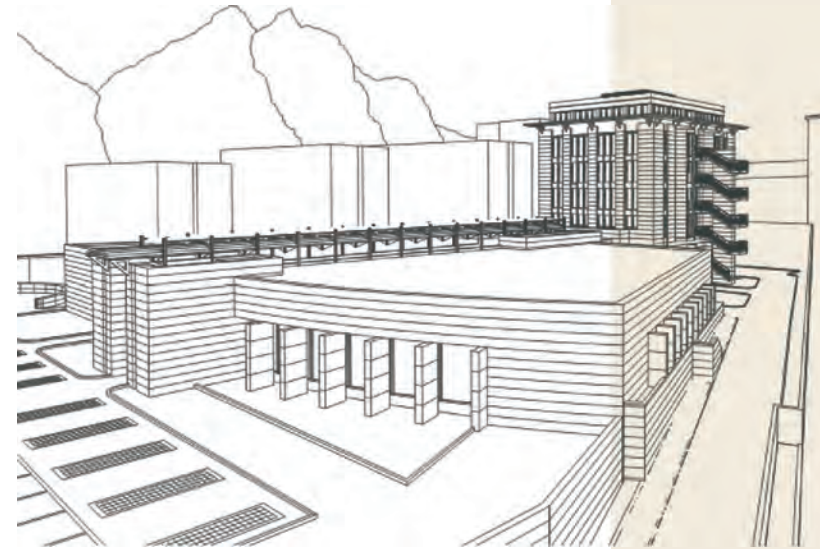

Work in progress
Commercial and Tertiary

contact

"Studio di Architettura Guido Stefanoni"
SWG Stefanoni Work Group s.r.l.

Via Volone, 3 - 23900 Lecco (Italy)
Tel. +39 0341 497996 Fax +39 0341 251622
gs@architettostefanoni.com
swg@architettostefanoni.com

New "Chamber of Commerce", Lecco - Italy